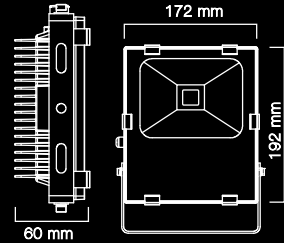

energy saving

30 W

3000 lm

POWER 30W	85-265V 50/60Hz	SMD LED	120°	RA ≥80	TEMPERED GLASS COVER

IP65	30,000h	ON OFF	50,000	IK 08

OPTIONAL ACCESSORIES:
IP68 - Hermetic connector
QUICK PLUG - Microwave motion sensor

Product code: 248221   Product code: 246074

4000K   Product code: 246012