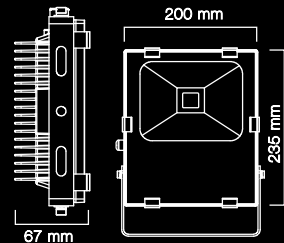

energy saving

50 W

5000 lm

POWER 50W	85-265V 50/60Hz	SMD LED	120°	RA ≥80	TEMPERED GLASS COVER

IP65	30,000h	ON OFF	50,000	IK 08

OPTIONAL ACCESSORIES:
IP68 - Hermetic connector
QUICK PLUG - Microwave motion sensor

Product code: 248221   Product code: 246074

4000K   Product code: 246029